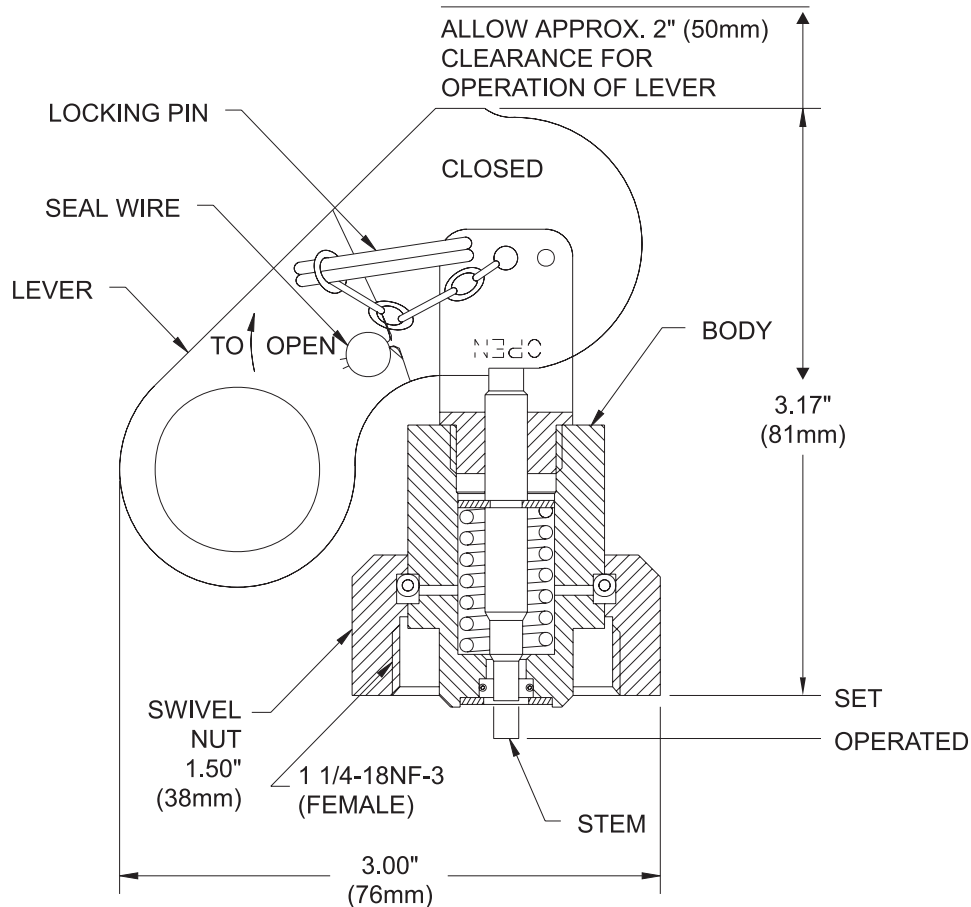

FE-13 Component Description

Lever Operated Control Head

Effective: April 2007
K-96-4010

P/N: 870652

MATERIALS:

LEVER: STAINLESS STEEL

BODY: BRASS

This literature is provided for informational purposes only. KIDDE-FENWAL, INC. assumes no responsibility for the product's suitability for a particular application. The product must be properly applied to work correctly. If you need more information on this product, or if you have a particular problem or question, contact KIDDE-FENWAL, INC., Ashland, MA 01721. Telephone: (508) 881-2000.